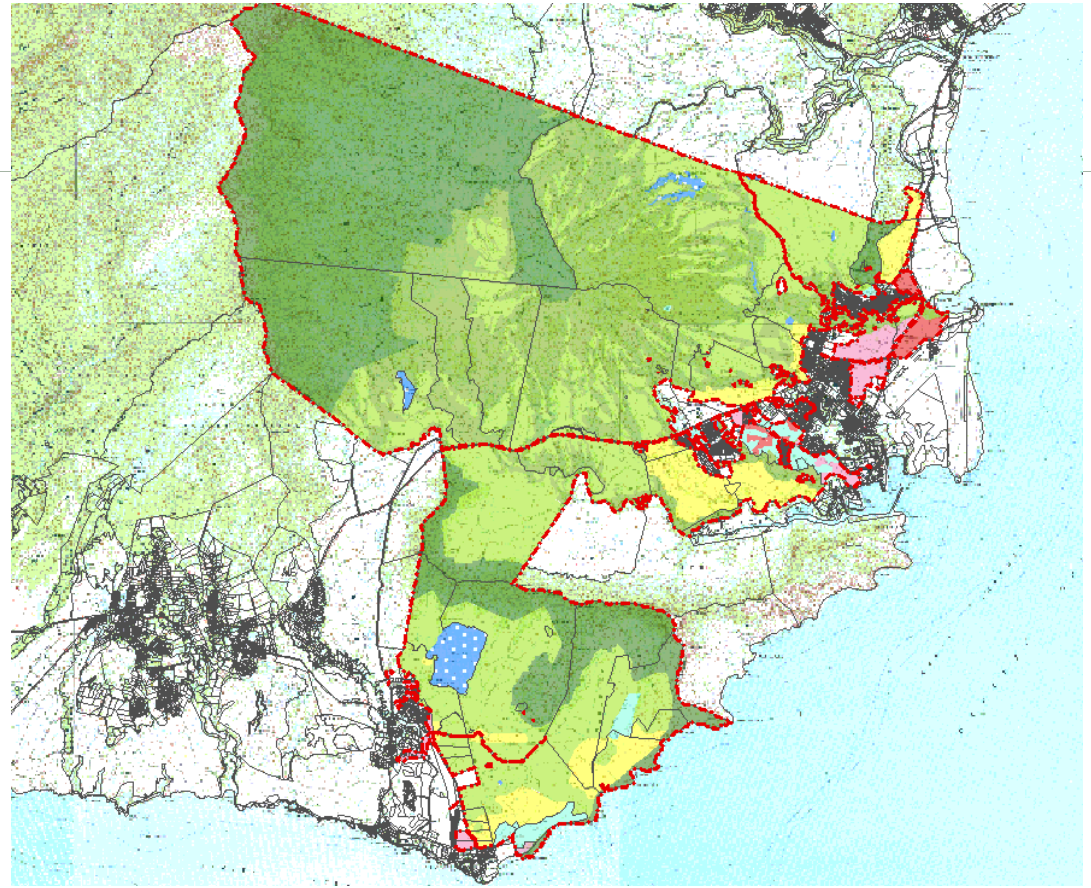

### **Vision Statement**

**In its transition from a sugar plantation to progressive community and economic development firm, Grove Farm is a leader in social entrepreneurship and island-enhancing initiatives. By remaining kama`aina-focused, Grove Farm enhances Kaua`i's communities through a holistic approach to development and is deeply committed to preserving the island's cultural and historical linkages.**

# Land Resources

Approx. 40,000 acres